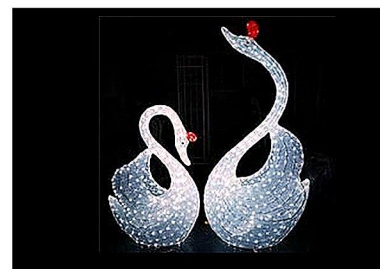

swan love

Product material: Epoxy glue
Product process: circle
Product size: large h1.3m/small h0.7m
Product color: red/white
Voltage power: 220v/large 24w/small 12w