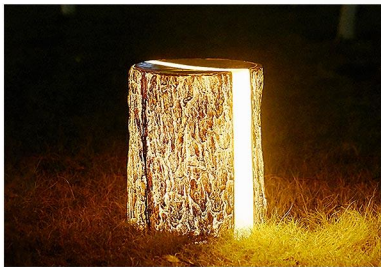

Simulation tree stump light

Product material: FRP High light transmittance
Product size: $\Phi 300 \times \Phi 300 \times H 400 \text{mm}$ (customizable)
Product light source: warm light/white light
Product voltage: 24V
Product power: 12W