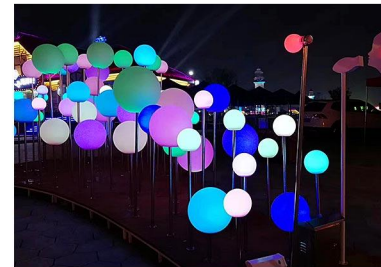

Fiber tree

Product material: FRP + resin + optical fiber
Product size: H3.5m * Φ 9m (customized)
Product color: full color (dmx512 controller)
Product voltage: 24V
Product power: 360W

Breathing Light Blow Lamp