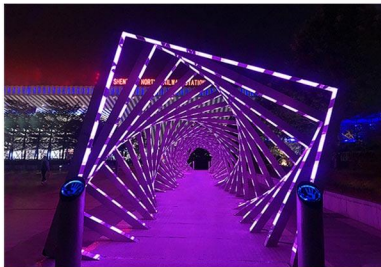

time Tunnel

Product material: iron frame + magic light belt + led light string
Product size: can be customized
Product color: monochrome/colorful rgb/other colors
Product voltage: 12v
Waterproof grade: IP65