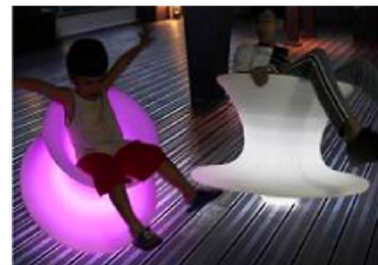

Glowing Gyro Chair

Product material: PE material
Product size: 70*88*60cm/65*50*44cm
Product color: colorful
Product voltage: 24V
Waterproof grade: IP65