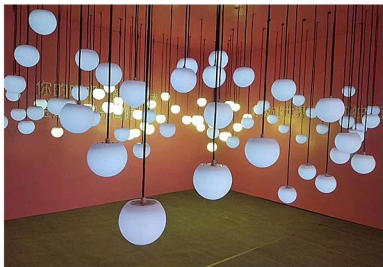

Breathing Light Blow Lamp

Product material: PC material
Product size: 150mm/200mm
Product voltage: DC24V
Product power: 3W
Product color: white/color