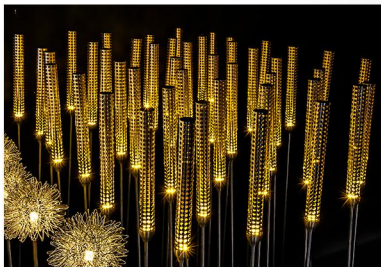

Reed floor lamp

Product material: stainless steel
Product size: high 80cm
Product color: red/yellow/blue/green/white/pink
Product voltage: 12V
Product power: 1W