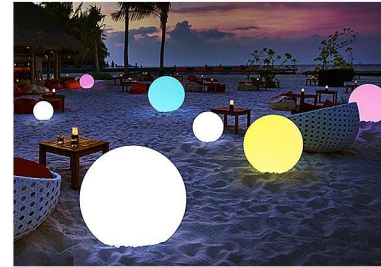

luminous rotomolding ball

Product material: PE material
Product size: Φ30/50/80/100/120cm (customizable)
Product color: red/yellow/blue/green/purple/pink/white
Product voltage: 220V
Product power: 3W